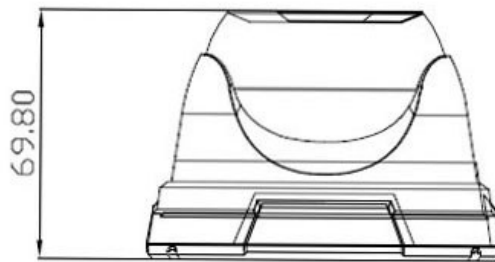

CP- VAC-D13L2

1.3 MP HD IR Dome Camera - 20 Mtr.

INDIGO

Main Features

- 1.3 MP HQIS Pro Image Sensor
- 25/30fps@1.3MP
- Day/Night (ICR), AWB, AGC, BLC
- Plug-n-Play HD/SD Camera
- 3.6mm Lens
- Equipped with fine IR LEDs for clearer night vision
- IR Range of 20 Mtr.
- Compatible with HDx, AHD, HDCVI, CVBS and HDTVI DVRs

www.activesystemintegration.com

9994126666

CP- VAC-D13L2

1.3 MP HD IR Dome Camera - 20 Mtr.

Feature

Image Sensor
Minimum Illumination
Shutter Speed
White Balance
Gain Control (AGC)
Lens
Back Light Compensation
S/N Ratio
Video Output
Resolution
Frame Rate
ICR
Gamma Correction
IR
No. of IR LEDs
Operating Temperature
Humidity
Power Source
Power Consumption
Dimension
Weight

Specification

1/3" 1.3 MP HQIS Pro Image Sensor
Color(0.1Lux) , (0 Lux IR LED On)
1/50s(1/60s)-1/100,000s (Auto/Fixed)
Auto
Auto
3.6mm
Auto
≥42.6dB
1.0Vp-p Composite Output (75Ω / BNC) , HD-CVI(960P)\ HD-TVI(960P)\ HD-CVI(960P)\ CVBS ,
CVI Default setting
1.3MP
30fps(60Hz) ,25fps(50Hz)
Support
0.45
IR Range of 20 Mtr.
12pcs
-20°C~+55°C
10% ~ 90% , ≤95% RH no dew
DC12V(+/-10%)
0.4W(2.5W after IR LED Powered on)
99.85mm x 99.85mm x 69.80mm
0.15KG