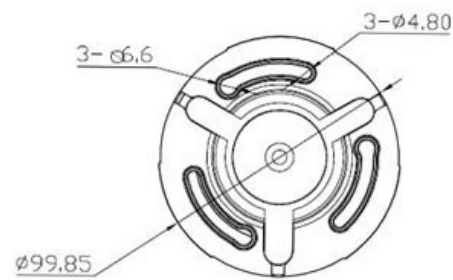

CP- VAC-D13L2

1.3 MP HD IR Dome Camera - 20 Mtr.

INDIGO

Main Features

- 1.3 MP HQIS Pro Image Sensor
- 25/30fps@1.3MP
- Day/Night (ICR), AWB, AGC, BLC
- Plug-n-Play HD/SD Camera
- 3.6mm Lens
- Equipped with fine IR LEDs for clearer night vision
- IR Range of 20 Mtr.
- Compatible with HDx, AHD, HDCVI, CVBS and HDTVI DVRs

www.activesystemintegration.com

9994126666

CP- VAC-D13L2

1.3 MP HD IR Dome Camera - 20 Mtr.

Feature

Image Sensor
Minimum Illumination
Shutter Speed
White Balance
Gain Control (AGC)
Lens
Back Light Compensation
S/N Ratio
Video Output
Resolution
Frame Rate
ICR
Gamma Correction
IR
No. of IR LEDs
Operating Temperature
Humidity
Power Source
Power Consumption
Dimension
Weight

Specification

1/3" 1.3 MP HQIS Pro Image Sensor
Color(0.1Lux) , (0 Lux IR LED On)
1/50s(1/60s)-1/100,000s (Auto/Fixed)
Auto
Auto
3.6mm
Auto
≥42.6dB
1.0Vp-p Composite Output (75Ω / BNC) , HD-CVI(960P)\ HD-TVI(960P)\ HD-CVI(960P)\ CVBS ,
CVI Default setting
1.3MP
30fps(60Hz) ,25fps(50Hz)
Support
0.45
IR Range of 20 Mtr.
12pcs
-20°C~+55°C
10% ~ 90% , ≤95% RH no dew
DC12V(+/-10%)
0.4W(2.5W after IR LED Powered on)
99.85mm x 99.85mm x 69.80mm
0.15KG